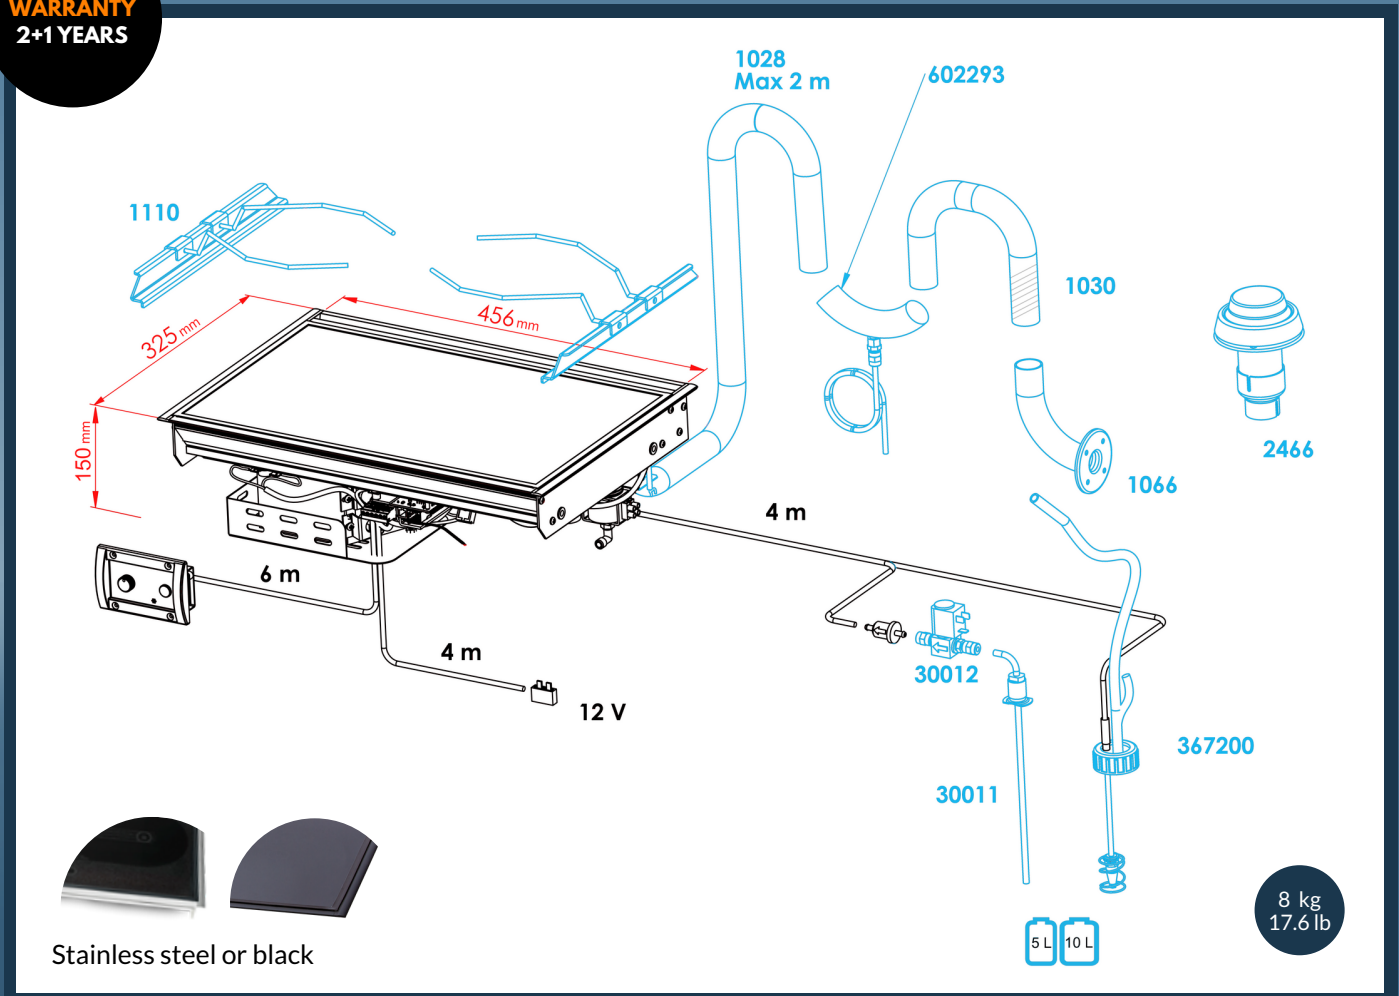

WARRANTY
2+1 YEARS